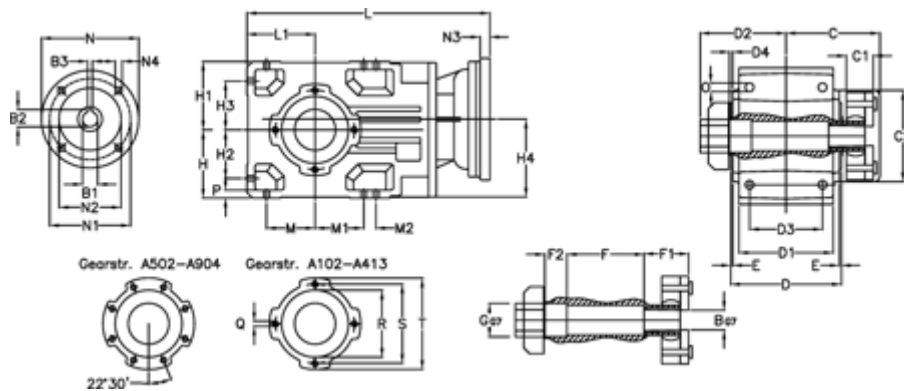

Article number: 29600212056225
 Description: Bevel helical gearbox
 A203QF30-120,5-P71B5

Measures

B = 30	D1 = 110	F2 = 36	L = 361.5	N3 = -
B1 = 14	D2 = 60	G = 32	L1 = 80	N4 = M8x16
B2 = 16.3	D3 = 90	GA = 14,5 NM	M = 60.0	O = 9.5
B3 = 5	d4 = 4.5	H = 80	M1 = 60.0	P = 9
C = 89.5	Description = A203QF-xx-P71 B5	H1 = 80	M2 = -	Q = M8x15
C1 = 23	E = 3.0	H2 = 60.0	N = 160	R = 95
C2 = 72.0	F = 77.5	H3 = 60.0	N1 = 130	S = 115
D = 136	F1 = 36.0	H4 = 93.0	N2 = 110	T = 140